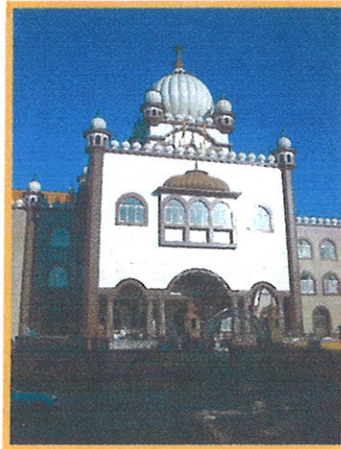

Soho Road Sikh Gurdwara **Guru Nanak Nishkam Sewak Jatha**

18-20 Soho Road,

Handsworth

Birmingham

B21 9BH

Tel: 0121 551 1125

Fax: 0121 551 0022

Email: info@gnnsj.org

Soho Road Gurdwara is a busy, purpose built Sikh Temple with a large active community. Visits from school parties are welcomed. Prior booking is essential to ensure that guides are ready to welcome your group. Members of this Sikh community are extremely friendly and hospitable.

A visit will include a visit to the prayer hall where worship will be taking place and the Guru Granth Sahib will be being read. An opportunity to visit the langar and other facilities will also be made available. Shoes are removed immediately upon entering the temple. Head coverings are required for both male and female visitors. There are a few male head coverings available.